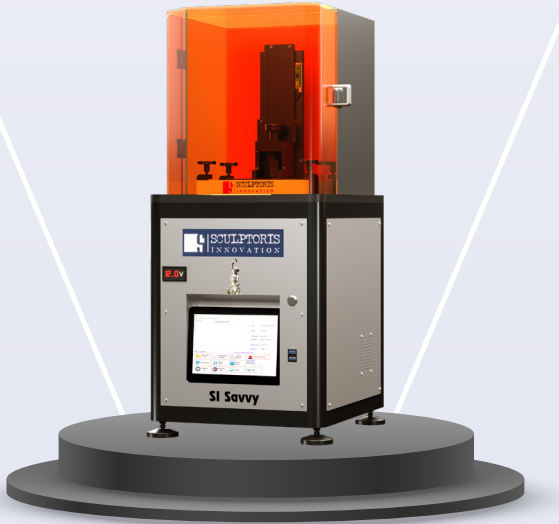

# SI Savvy

## SPECIFICATIONS

- ◆ PLATFORM SIZE 125x70.31x150mm (X\*Y\*Z)
- ◆ SPEED 1500 Layers/hr\*
- ◆ X AND Y RESOLUTION 65μ
- ◆ Z RESOLUTION 20 to 75μ
- ◆ PIXEL SIZE 0.065 mm
- ◆ MACHINE WARRANTY 3 Years\*
- ◆ SOFTWARE UPDATE LifeTime Free