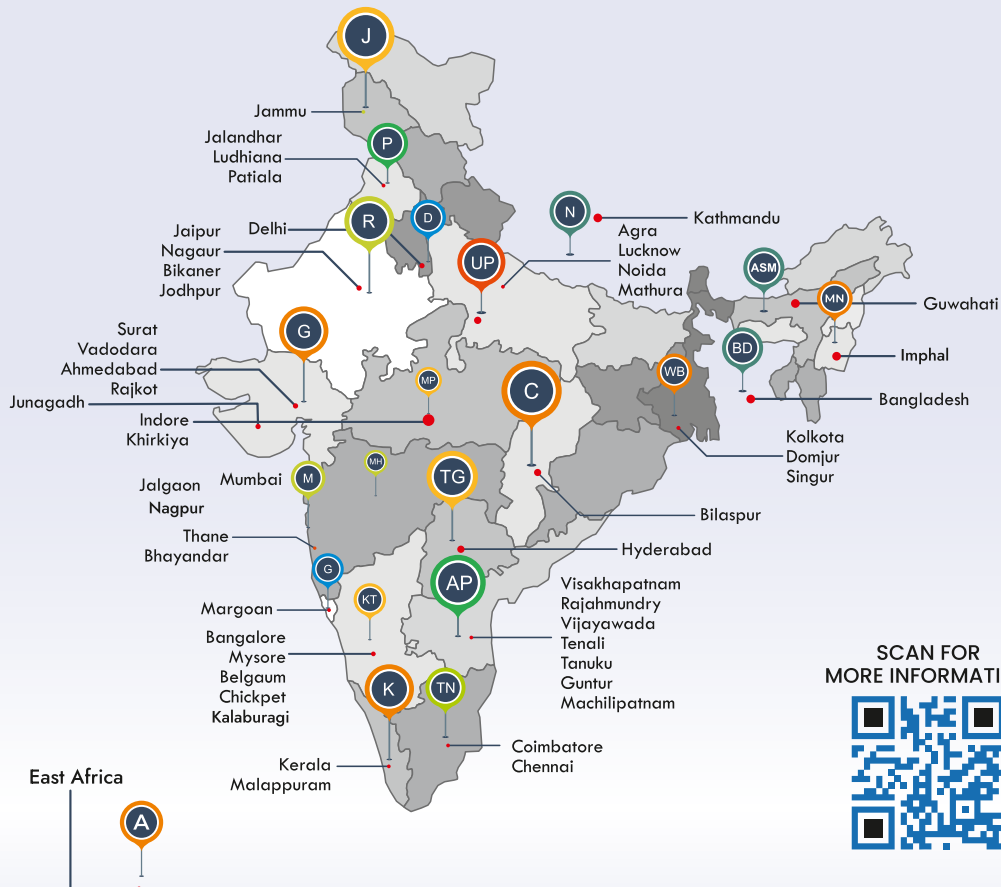

# SI Savvy

## SPECIFICATIONS

- ◆ PLATFORM SIZE 125x70.31x150mm (X\*Y\*Z)
- ◆ SPEED 1500 Layers/hr\*
- ◆ X AND Y RESOLUTION 65μ
- ◆ Z RESOLUTION 20 to 75μ
- ◆ PIXEL SIZE 0.065 mm
- ◆ MACHINE WARRANTY 3 Years\*
- ◆ SOFTWARE UPDATE LifeTime Free

## WE ARE SUPPLYING ALL OVER INDIA & ABROAD

SCAN FOR  
MORE INFORMATION